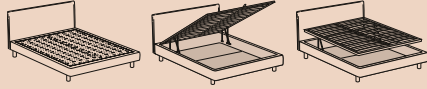

Altezza Height	Altezza base Base height		Altezza testiera Headboard height	
	cm	inches	cm	inches
Eden h.6	32	12 ½	103	40 ¾
Eden h.22 regolabile / box / box easy up	30	11 ¾	104	41
Eden h.28 regolabile / box / box easy up	29	11 ¾	96	37 ¾"
Eden Soft h.6	32	12 ½	106	41 ¾
Eden Soft regolabile / box h.22	33	13	110	43 ¾
Eden Soft regolabile / box h.28	29	11 ¾	99	39

● Integrabile con tavolino Slim in metallo e accessorio Vassoio in legno.

Integrable with Slim metal table and wooden Tray accessory.

Larghezza × lunghezza Width × depth	Materasso (Larghezza × lunghezza) Mattress (width × depth)		Ingombro (Larghezza × lunghezza) Bed size (width × depth)	
	cm	inches	cm	inches
Eden h.6	90 × 200	35 ¾ × 78 ¾	106 × 215	41 ¾ × 84 ¾
	100 × 200	39 ¾ × 78 ¾	116 × 215	45 ¾ × 84 ¾
	120 × 200	47 ¾ × 78 ¾	136 × 215	53 ¾ × 84 ¾
	135 × 190	53 ½ × 75	151 × 205	59 ¾ × 80 ¾
	137 × 190	54 × 75	153 × 205	60 ¾ × 80 ¾
	140 × 200	55 ½ × 78 ¾	156 × 215	61 ¾ × 84 ¾
	150 × 200	59 × 78 ¾	166 × 215	65 ¾ × 84 ¾
	153 × 203	60 × 80	169 × 218	66 ¾ × 85 ¾
	160 × 200	63 × 78 ¾	176 × 215	69 ¾ × 84 ¾
	170 × 200	66 ¾ × 78 ¾	186 × 215	73 ¾ × 84 ¾
	180 × 200	70 ¾ × 78 ¾	196 × 215	77 ¾ × 84 ¾
	190 × 200	74 ¾ × 78 ¾	206 × 215	81 ¾ × 84 ¾
193 × 203	76 × 80	209 × 218	82 ¾ × 85 ¾	
Eden h.22	90 × 200	35 ¾ × 78 ¾	106 × 216	41 ¾ × 85
	100 × 200	39 ¾ × 78 ¾	116 × 216	45 ¾ × 85
	120 × 200	47 ¾ × 78 ¾	136 × 216	53 ¾ × 85
	135 × 190	53 ½ × 75	151 × 206	59 ¾ × 81 ½
	137 × 190	54 × 75	153 × 206	60 ¾ × 81 ½
	140 × 200	55 ½ × 78 ¾	156 × 216	61 ¾ × 85
	150 × 200	59 × 78 ¾	166 × 216	65 ¾ × 85
	153 × 203	60 × 80	169 × 219	66 ¾ × 86 ¾
	160 × 200	63 × 78 ¾	176 × 216	69 ¾ × 85
	170 × 200	66 ¾ × 78 ¾	186 × 216	73 ¾ × 85
	180 × 200	70 ¾ × 78 ¾	196 × 216	77 ¾ × 85
	190 × 200	74 ¾ × 78 ¾	206 × 216	81 ¾ × 85
193 × 203	76 × 80	209 × 219	82 ¾ × 86 ¾	
Eden h.28	90 × 200	35 ¾ × 78 ¾	106 × 216	41 ¾ × 85
	100 × 200	39 ¾ × 78 ¾	116 × 216	45 ¾ × 85
	120 × 200	47 ¾ × 78 ¾	136 × 216	53 ¾ × 85
	135 × 190	53 ½ × 75	151 × 206	59 ¾ × 81 ½
	137 × 190	54 × 75	153 × 206	60 ¾ × 81 ½
	140 × 200	55 ½ × 78 ¾	156 × 216	61 ¾ × 85
	150 × 200	59 × 78 ¾	166 × 216	65 ¾ × 85
	153 × 203	60 × 80	169 × 219	66 ¾ × 86 ¾
	160 × 200	63 × 78 ¾	176 × 216	69 ¾ × 85
	170 × 200	66 ¾ × 78 ¾	186 × 216	73 ¾ × 85
	180 × 200	70 ¾ × 78 ¾	196 × 216	77 ¾ × 85
	190 × 200	74 ¾ × 78 ¾	206 × 216	81 ¾ × 85
193 × 203	76 × 80	209 × 219	82 ¾ × 86 ¾