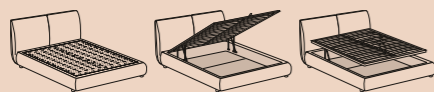

**EN** Liz is an upholstered bed that offers a new way to experience comfort in the bedroom. Its headboard features adjustable cushions designed to suit different moments of relaxation. Thanks to an integrated mechanism, the cushions can be easily tilted, becoming a cosy support for reading or unwinding. An intelligent design that turns the bed into a space to live in, not just to sleep in.

Integrabile con tavolino  
Slim in metallo e accessorio  
Vassoio in legno.

Integrable with  
Slim metal table and  
wooden Tray accessory.

Larghezza × lunghezza Width × depth	Materasso (Larghezza × lunghezza) Mattress (width × depth)		Ingombro (Larghezza × lunghezza) Bed size (width × depth)	
	cm	inches	cm	inches
90 × 200	35 3/8 × 78 3/8	115 × 228	45 3/8 × 89 3/8	
100 × 200	39 3/8 × 78 3/8	125 × 228	49 3/8 × 89 3/8	
120 × 200	47 3/8 × 78 3/8	145 × 228	57 3/8 × 89 3/8	
135 × 190	53 3/8 × 75	160 × 218	63 × 85 3/8	
137 × 190	54 × 75	162 × 218	63 3/8 × 85 3/8	
140 × 200	55 3/8 × 78 3/8	165 × 228	65 × 89 3/8	
150 × 200	59 × 78 3/8	175 × 228	68 3/8 × 89 3/8	
153 × 203	60 × 80	178 × 231	70 3/8 × 91	
160 × 200	63 × 78 3/8	185 × 228	72 3/8 × 89 3/8	
170 × 200	66 3/8 × 78 3/8	195 × 228	76 3/8 × 89 3/8	
180 × 200	70 3/8 × 78 3/8	205 × 228	80 3/8 × 89 3/8	
190 × 200	74 3/8 × 78 3/8	215 × 228	84 3/8 × 89 3/8	
193 × 203	76 × 80	218 × 231	85 3/8 × 91	