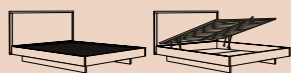

Awase Soft / Awase Soft box	28	11	103,5	40 %
--------------------------------	----	----	-------	------

Larghezza × lunghezza Width × depth	Materasso (Larghezza × lunghezza) Mattress (width × depth)		Ingombro (Larghezza × lunghezza) Bed size (width × depth)	
	cm	inches	cm	inches
Awase / Awase box	150 × 200	59 × 78%	166 × 214	65 3/8 × 84 3/8
	153 × 203	60 × 80	169 × 217	66 1/8 × 85 3/8
	160 × 200	63 × 78%	176 × 214	69 3/8 × 84 3/8
	170 × 200	66 3/8 × 78%	186 × 214	73 3/8 × 84 3/8
	180 × 200	70 3/8 × 78%	196 × 214	77 1/8 × 84 3/8
	190 × 200	74 3/8 × 78%	206 × 214	81 1/8 × 84 3/8
	193 × 203	76 × 80	209 × 217	82 3/8 × 85 3/8