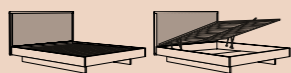

Awase Soft / Awase Soft box	28	11	103,5	40 %
--------------------------------	----	----	-------	------

Larghezza × lunghezza Width × depth	Materasso (Larghezza × lunghezza) Mattress (width × depth)		Ingombro (Larghezza × lunghezza) Bed size (width × depth)	
	cm	inches	cm	inches
Awase / Awase box	150 × 200	59 × 78%	166 × 214	65 3/8 × 84 3/8
	153 × 203	60 × 80	169 × 217	66 1/8 × 85 3/8
	160 × 200	63 × 78%	176 × 214	69 3/8 × 84 3/8
	170 × 200	66 3/8 × 78%	186 × 214	73 3/8 × 84 3/8
	180 × 200	70 3/8 × 78%	196 × 214	77 1/8 × 84 3/8
	190 × 200	74 3/8 × 78%	206 × 214	81 1/8 × 84 3/8
	193 × 203	76 × 80	209 × 217	82 3/8 × 85 3/8