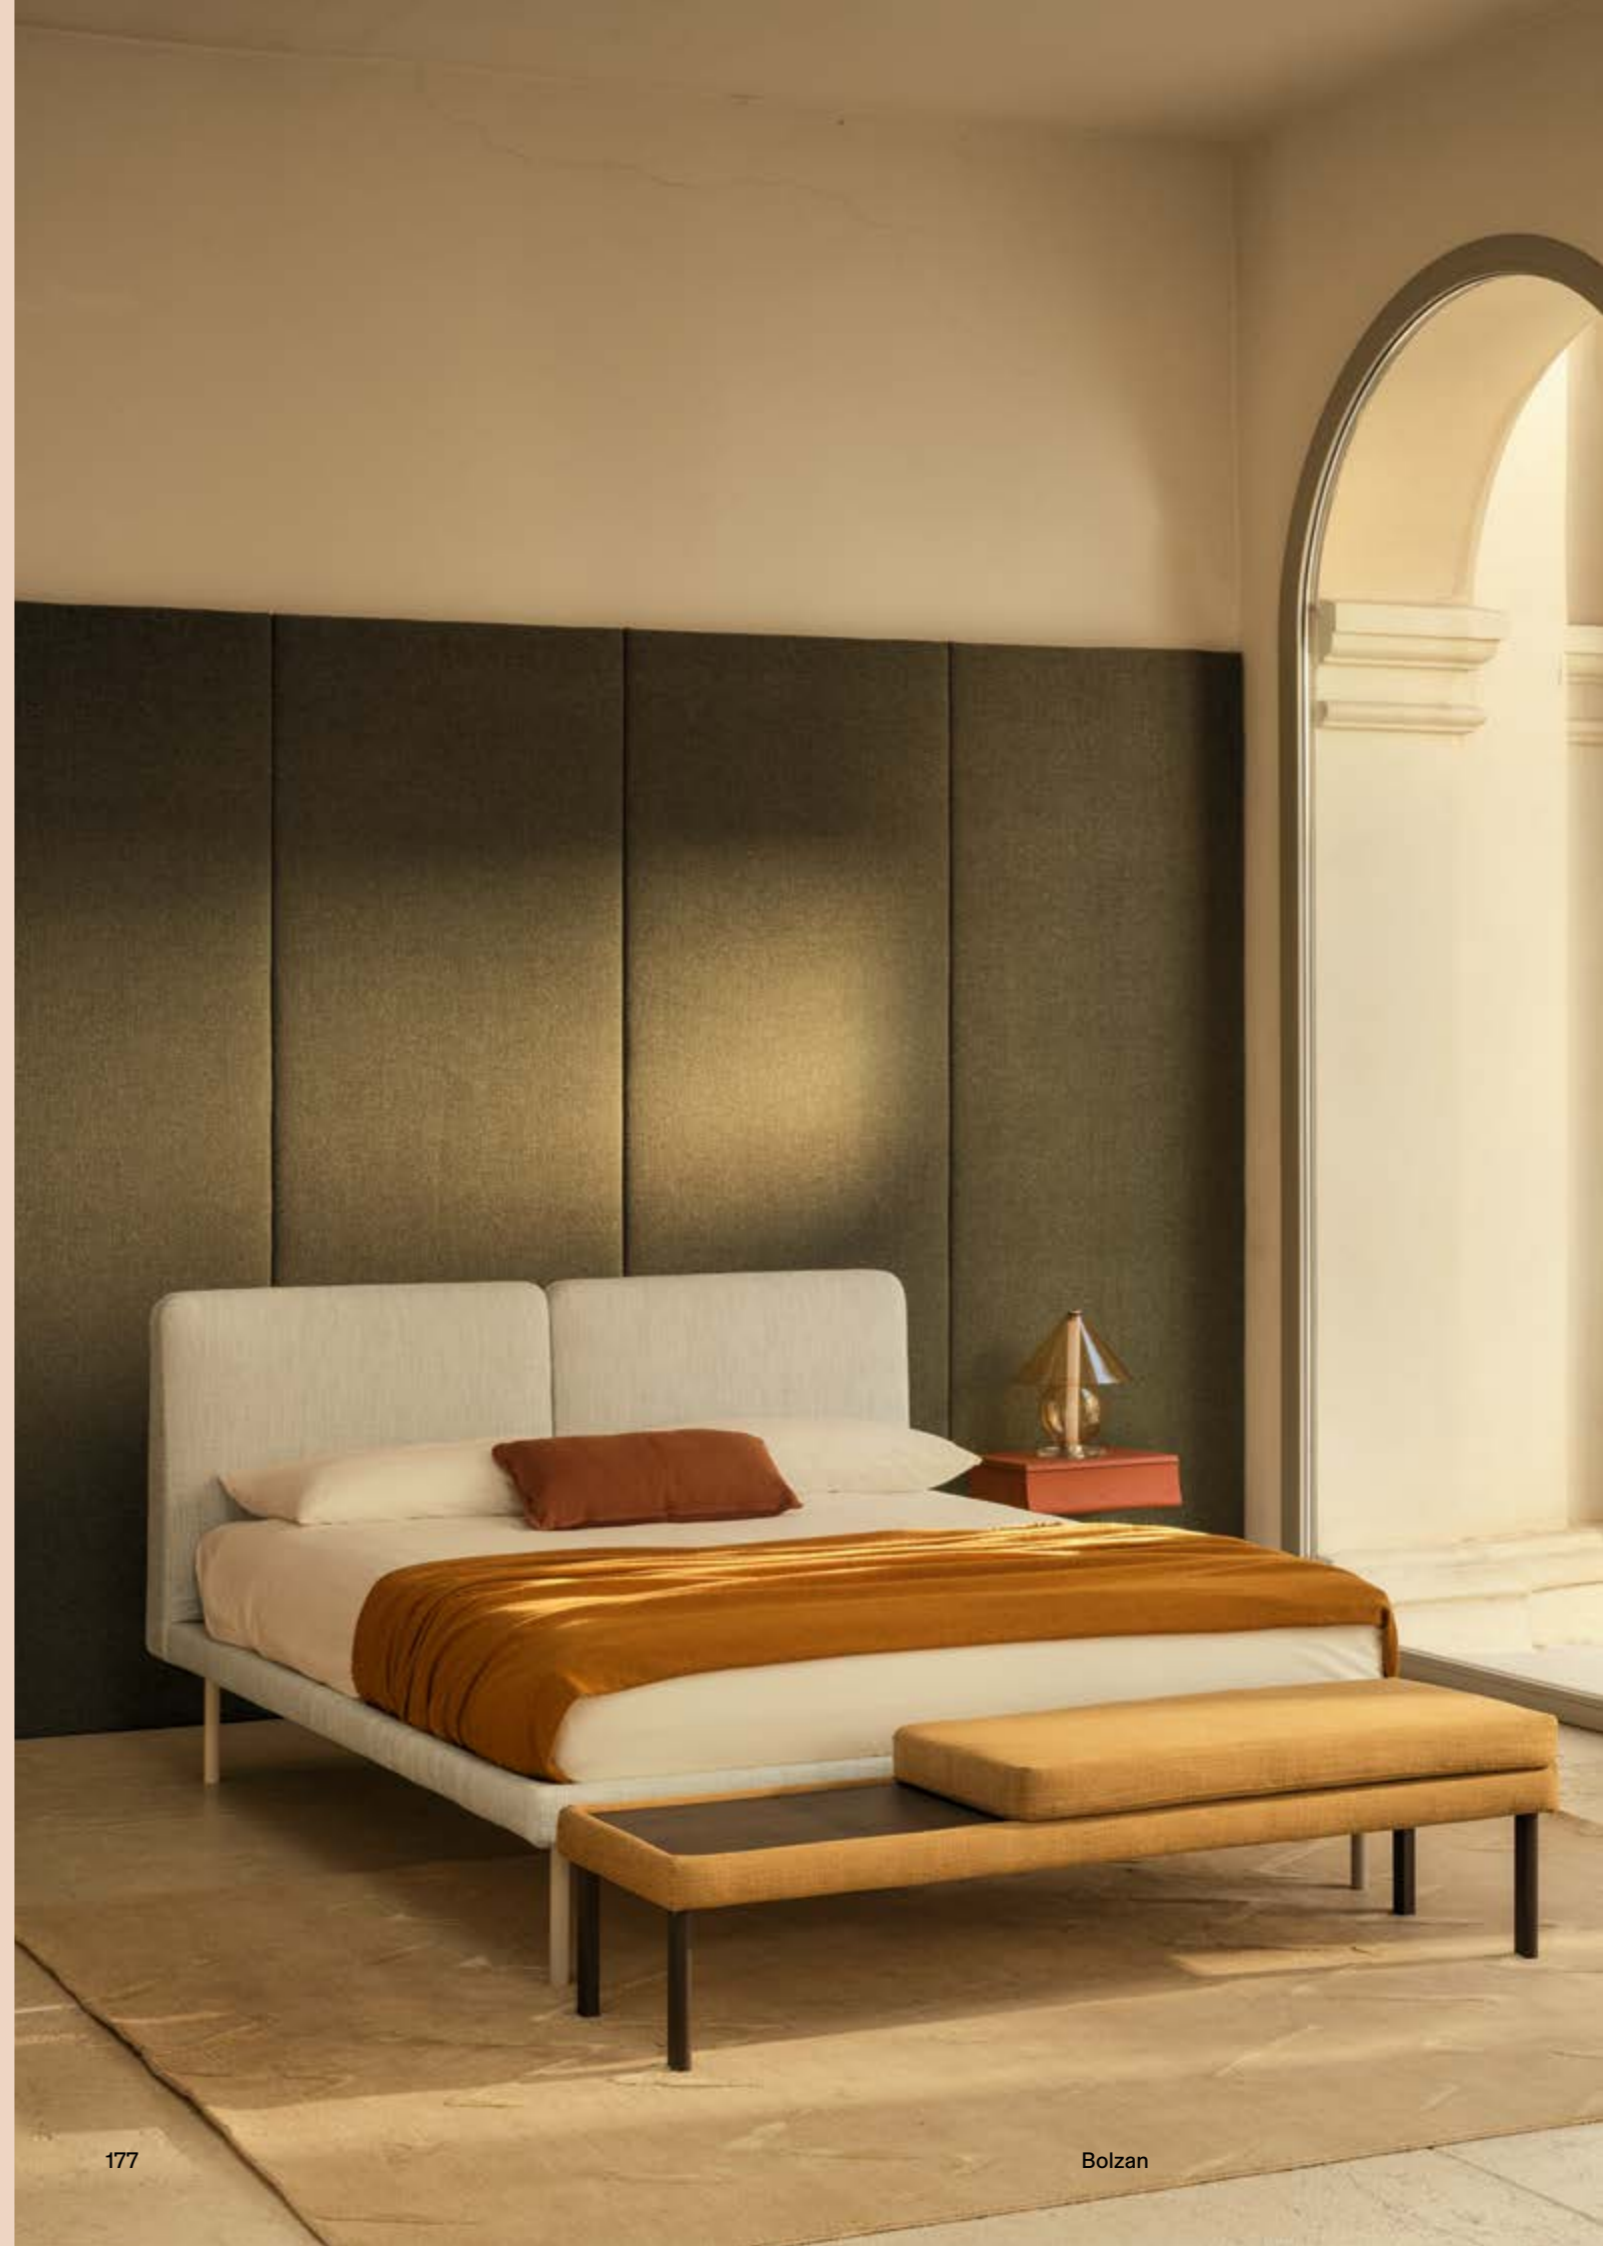

Face h.21 regolabile h.21 box h.21 box easy up	90 × 200	35 3/8 × 78 3/4	103 × 222	40 4/8 × 87 3/8
	100 × 200	39 3/8 × 78 3/4	113 × 222	44 4/8 × 87 3/8
	120 × 200	47 7/8 × 78 3/4	133 × 222	52 3/8 × 87 3/8
	135 × 190	53 1/8 × 75	148 × 212	58 3/8 × 83 3/4
	137 × 190	54 × 75	150 × 212	59 × 83 3/8
	140 × 200	55 1/8 × 78 3/4	153 × 222	60 3/8 × 87 3/8
	150 × 200	59 × 78 3/4	163 × 222	64 1/8 × 87 3/8
	153 × 203	60 × 80	166 × 225	65 3/8 × 88 3/8
	160 × 200	63 × 78 3/4	173 × 222	68 1/8 × 87 3/8
	170 × 200	66 3/8 × 78 3/4	183 × 222	72 × 87 3/8
	180 × 200	70 3/8 × 78 3/4	193 × 222	76 × 87 3/8
	190 × 200	74 3/8 × 78 3/4	203 × 222	79 3/8 × 87 3/8
193 × 203	76 × 80	206 × 225	81 1/8 × 88 3/8	

Face h.27 regolabile h.27 box h.27 box easy up	90 × 200	35 3/8 × 78 3/4	103 × 222	40 4/8 × 87 3/8
	100 × 200	39 3/8 × 78 3/4	113 × 222	44 4/8 × 87 3/8
	120 × 200	47 7/8 × 78 3/4	133 × 222	52 3/8 × 87 3/8
	135 × 190	53 1/8 × 75	148 × 212	58 3/8 × 83 3/4
	137 × 190	54 × 75	150 × 212	59 × 83 3/8
	140 × 200	55 1/8 × 78 3/4	153 × 222	60 3/8 × 87 3/8
	150 × 200	59 × 78 3/4	163 × 222	64 1/8 × 87 3/8
	153 × 203	60 × 80	166 × 225	65 3/8 × 88 3/8
	160 × 200	63 × 78 3/4	173 × 222	68 1/8 × 87 3/8
	170 × 200	66 3/8 × 78 3/4	183 × 222	72 × 87 3/8
	180 × 200	70 3/8 × 78 3/4	193 × 222	76 × 87 3/8
	190 × 200	74 3/8 × 78 3/4	203 × 222	79 3/8 × 87 3/8
193 × 203	76 × 80	206 × 225	81 1/8 × 88 3/8	

Scopri tutte le info del prodotto sulla pagina dedicata.

Discover all the information about the product on the dedicated page.